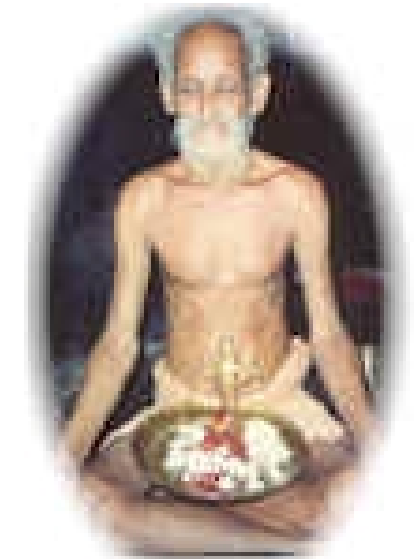

<http://www.sambavi.com/>

SRI CHAKRA

THE SOURCE OF THE COSMOSE

Blossom 2 Petal 5

August 1990

THE JOURNAL OF THE SRI RAJARAJESWARI PEETAM, RUSH. N.Y

Sri Swaprakashananda

(Gurugaru)

SRI CHAKRA

THE SOURCE OF THE COSMOSE

GURUJI COMPOSITION

Sri Chakra reproduces below, for the benefit of the devotees, one of Guruji's compositions. Initiates will recognize that that panchadasi manthra is incorporated in it and hence wil appreciate its significance.